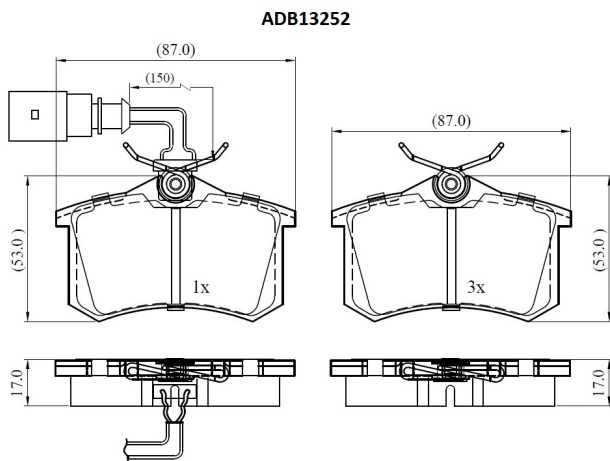

Make: FORD

Model: GALAXY MK I VAN

Part Number: ADB13252

Vehicle Manufacturing/Engine:

Specifications

Fitting Position	:	Rear
Model Date	:	2000-2002
Or. Caliper	:	

WVA	:	23554
FMSI	:	
Length	:	87
Width	:	53
Thickness	:	17