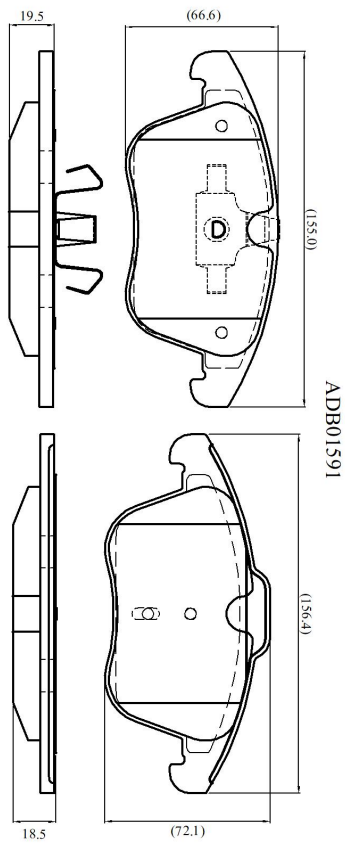

Make: FORD

Model: Galaxy

Part Number: ADB01591

Vehicle Manufacturing/Engine:

Specifications

Fitting Position	:	Front
Model Date	:	06->

Or. Caliper	:	
WVA	:	24123
FMSI	:	
Length	:	156.4/155.0
Width	:	72.1/66.6
Thickness	:	18.5/19.5