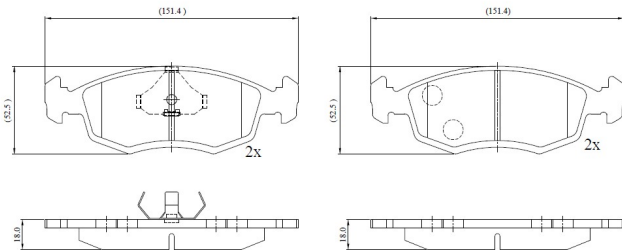

Make: FORD

Model: Granada/ Scorpio (85->95)

Part Number: ADB0139

Vehicle Manufacturing/Engine:

ADB0139

Specifications

Fitting Position	:	Front
Model Date	:	05/92-01/95
Or. Caliper	:	Ate
WVA	:	20907
FMSI	:	

Length	:	151.4
Width	:	52.5
Thickness	:	18