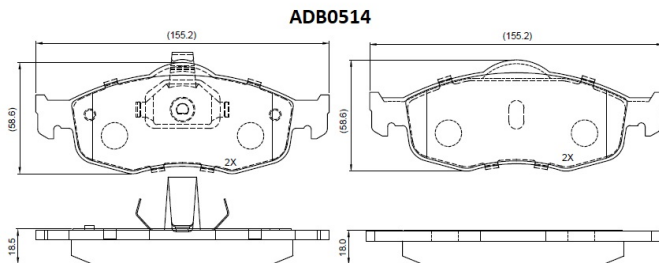

Make: FORD

Model: Granada/ Scorpio (85->95)

Part Number: ADB0514

Vehicle Manufacturing/Engine:

Specifications

Fitting Position	:	Front
Model Date	:	05/92-01/95
Or. Caliper	:	Ate
WVA	:	21396
FMSI	:	
Length	:	155.2

Width	:	58.6
Thickness	:	18.5/18.0