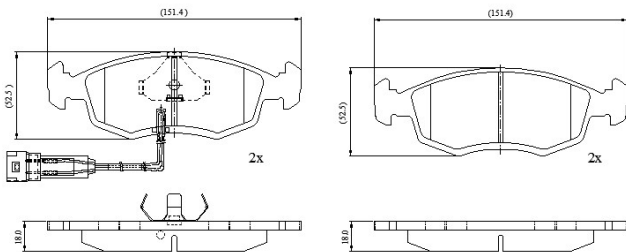

Make: FORD

Model: Granada/ Scorpio (85->95)

Part Number: ADB1139

Vehicle Manufacturing/Engine:

ADB1139

Specifications

Fitting Position	:	Front
Model Date	:	01/85-05/92
Or. Caliper	:	Ate
WVA	:	20907
FMSI	:	

Length	:	151.4
Width	:	52.5
Thickness	:	18