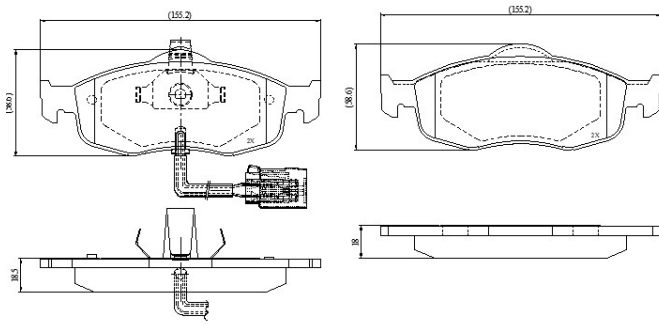

Make: FORD

Model: Granada/ Scorpio (85->95)

Part Number: ADB1514

Vehicle Manufacturing/Engine:

ADB1514

Specifications

Fitting Position	:	Front
Model Date	:	05/92-01/95
Or. Caliper	:	Ate
WVA	:	23071
FMSI	:	

Length	:	155.2
Width	:	58.6
Thickness	:	18.5/18.0