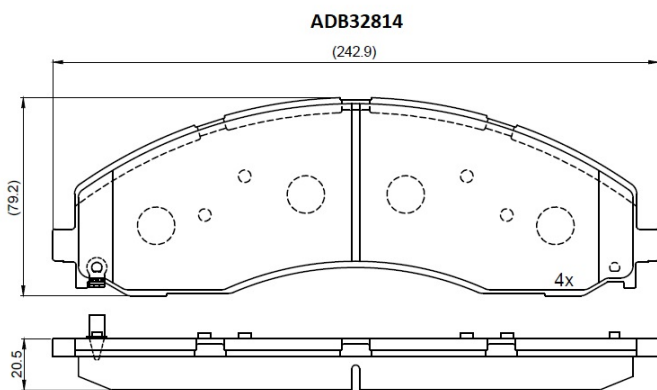

Make: FORD

Model: Heavy Truck

Part Number: ADB32814

Vehicle Manufacturing/Engine:

Specifications

Fitting Position	:	Front
Model Date	:	2017-2019
Or. Caliper	:	
WVA	:	
FMSI	:	9249-D2018

Length	:	242.9
Width	:	79.2
Thickness	:	20.5