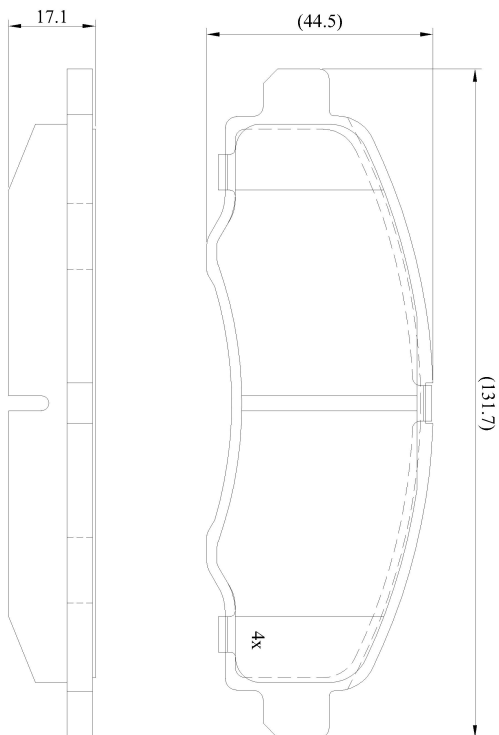

Make: FORD

Model: Ikon Range All Models

Part Number: ADB0785

Vehicle Manufacturing/Engine:

ADB0785

Specifications

Fitting Position	:	Front
Model Date	:	06/99->
Or. Caliper	:	
WVA	:	
FMSI	:	
Length	:	131.7
Width	:	44.5
Thickness	:	16.5