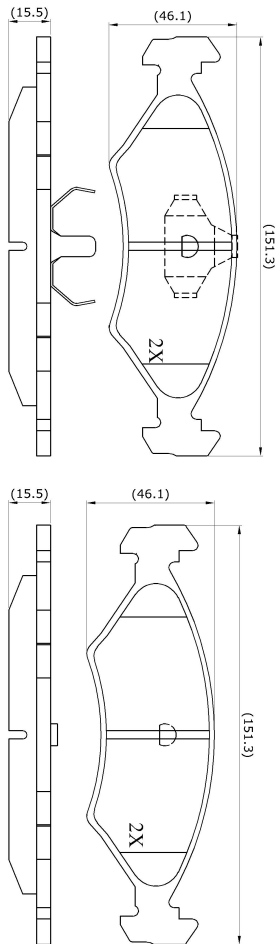

Make: FORD

Model: Ikon

Part Number: ADB01619

Vehicle Manufacturing/Engine:

ADB01619

Specifications

Fitting Position	:	Front
Model Date	:	03/01->
Or. Caliper	:	
WVA	:	2,06,40,20,753
FMSI	:	
Length	:	151.3
Width	:	46.1
Thickness	:	15.5