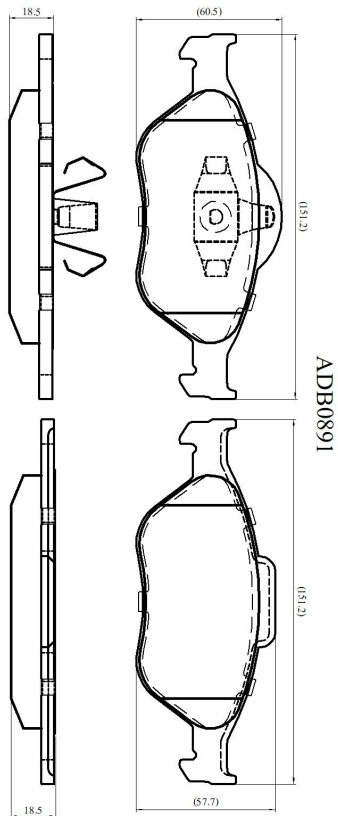

Make: FORD

Model: KA (RB_) 1.6i Hatchback

Part Number: ADB0891

Vehicle Manufacturing/Engine:

Specifications

Fitting Position	:	Front
Model Date	:	09/98->

Or. Caliper	:	Ate
WVA	:	23202
FMSI	:	
Length	:	151.2
Width	:	60.5/57.7
Thickness	:	18