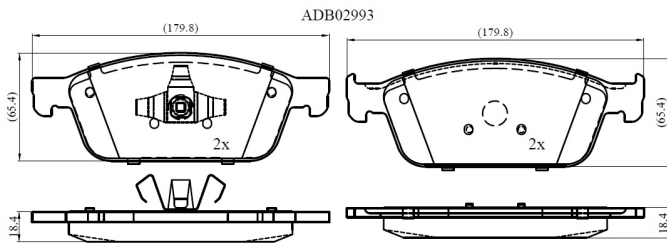

Make: FORD

Model: KUGA II VAN

Part Number: ADB02993

Vehicle Manufacturing/Engine:

Specifications

Fitting Position	:	Front
Model Date	:	2014-
Or. Caliper	:	
WVA	:	25736
FMSI	:	
Length	:	
Width	:	

Thickness

: