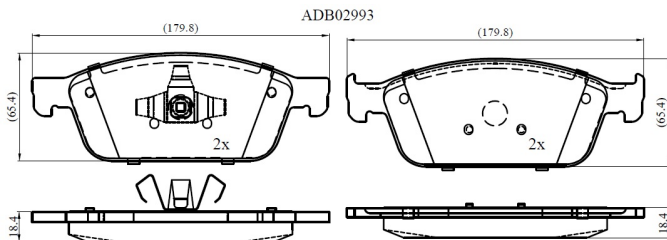

Make: FORD

Model: KUGA II VAN

Part Number: ADB02993

Vehicle Manufacturing/Engine:

Specifications

Fitting Position	:	Front
Model Date	:	2019-
Or. Caliper	:	
WVA	:	25736
FMSI	:	
Length	:	
Width	:	

Thickness

: