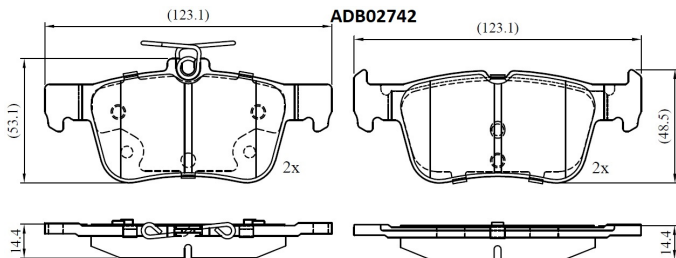

Make: FORD

Model: KUGA III

Part Number: ADB02742

Vehicle Manufacturing/Engine:

Specifications

Fitting Position	:	Rear
Model Date	:	2019-
Or. Caliper	:	
WVA	:	2,25,31,22,231
FMSI	:	
Length	:	123.1
Width	:	48.7,53.5

Thickness : 14.4