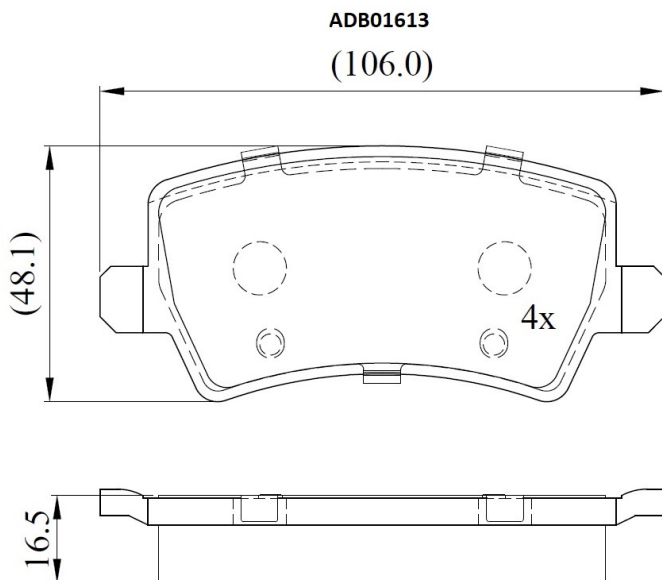

Make: FORD

Model: Mondeo 2.0 FFV, Mondeo Estate 2.0 FFV

Part Number: ADB01613

Vehicle Manufacturing/Engine:

Specifications

Fitting Position	:	Rear
Model Date	:	03/08->

Or. Caliper	:	
WVA	:	24496
FMSI	:	
Length	:	106
Width	:	48.1
Thickness	:	16.5