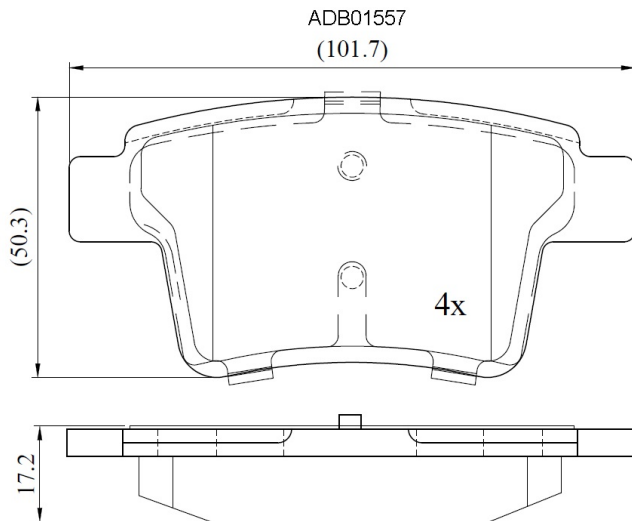

Make: FORD

Model: Mondeo H/back, Saloon

Part Number: ADB01557

Vehicle Manufacturing/Engine:

Specifications

Fitting Position	:	Rear
Model Date	:	04->
Or. Caliper	:	

WVA	:	24260
FMSI	:	
Length	:	101.7
Width	:	50.3
Thickness	:	17.2