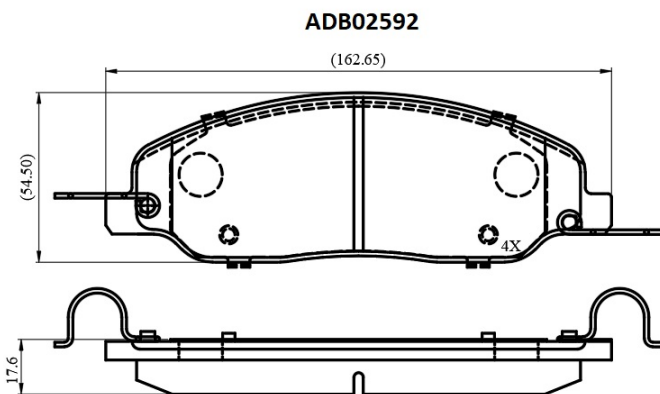

Make: FORD

Model: Mustang

Part Number: ADB02592

Vehicle Manufacturing/Engine:

Specifications

Fitting Position	:	Front
Model Date	:	05-Oct
Or. Caliper	:	
WVA	:	

FMSI	:	D1081
Length	:	162.65
Width	:	54.5
Thickness	:	17