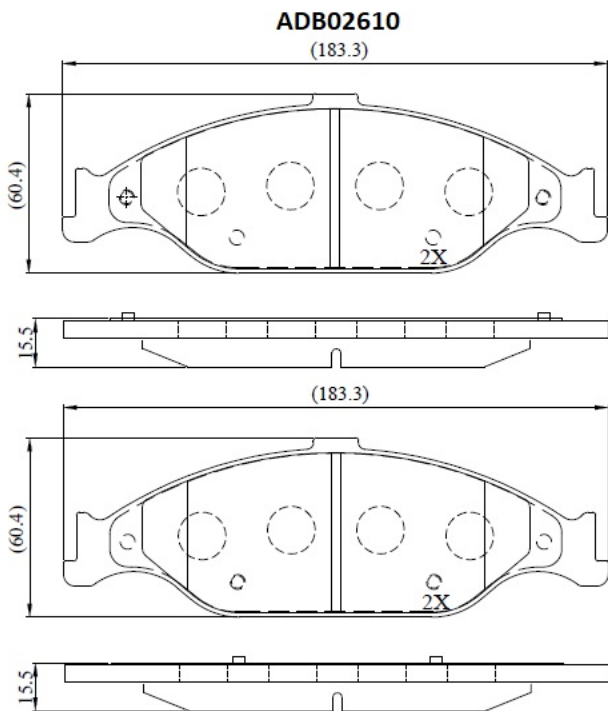

Make: FORD

Model: Mustang

Part Number: ADB02610

Vehicle Manufacturing/Engine:

Specifications

Fitting Position	:	Front
Model Date	:	99-04
Or. Caliper	:	
WVA	:	
FMSI	:	D804
Length	:	183.3
Width	:	60.35
Thickness	:	15.5