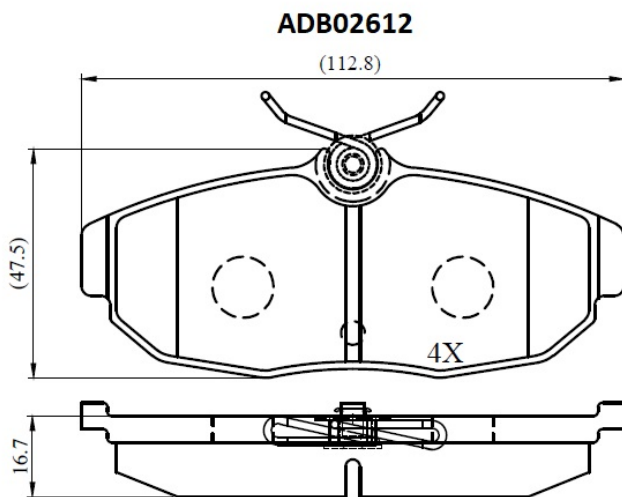

Make: FORD

Model: Mustang

Part Number: ADB02612

Vehicle Manufacturing/Engine:

Specifications

Fitting Position	:	Rear
Model Date	:	00-
Or. Caliper	:	

WVA	:	
FMSI	:	D1082
Length	:	112.8
Width	:	47.53
Thickness	:	16.7