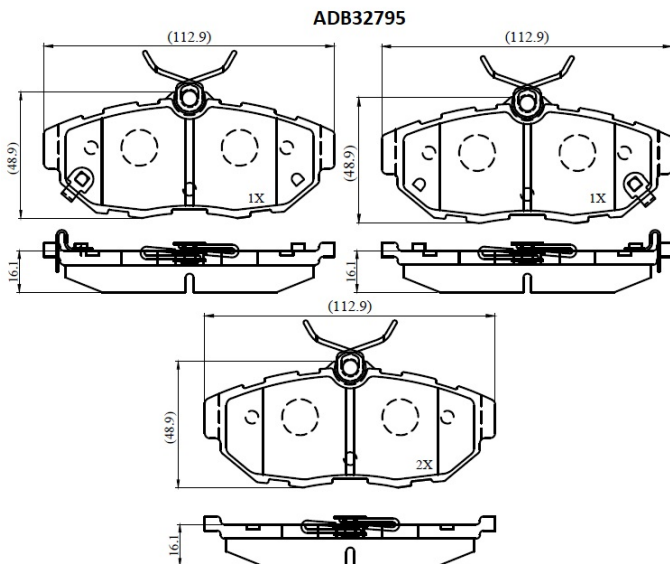

Make: FORD

Model: Mustang

Part Number: ADB32795

Vehicle Manufacturing/Engine:

Specifications

Fitting Position	:	Rear
Model Date	:	Nov-13

Or. Caliper	:	
WVA	:	
FMSI	:	8864-D1465
Length	:	112.9
Width	:	48.9
Thickness	:	16.1