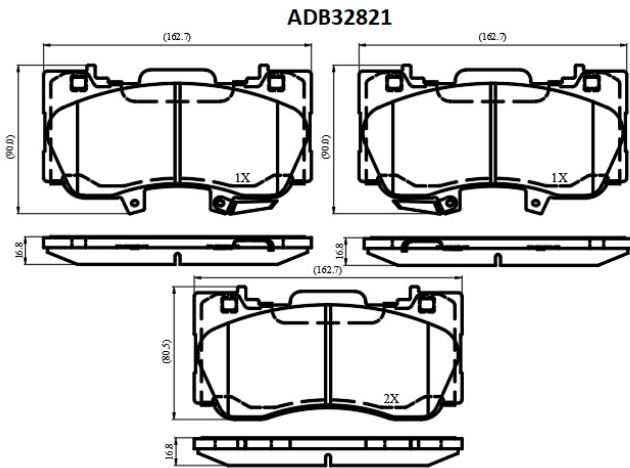

Make: FORD

Model: Mustang

Part Number: ADB32821

Vehicle Manufacturing/Engine:

Specifications

Fitting Position	:	Front
Model Date	:	15-16
Or. Caliper	:	
WVA	:	

FMSI	:	9011-D1784
Length	:	162.7
Width	:	90.0/80.5
Thickness	:	16.8