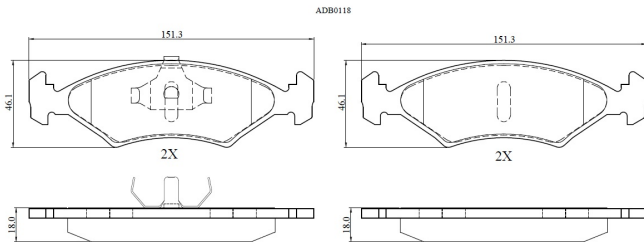

Make: FORD

Model: P100

Part Number: ADB0118

Vehicle Manufacturing/Engine:

Specifications

Fitting Position	:	Front
Model Date	:	01/88-01/94
Or. Caliper	:	Ate
WVA	:	20753
FMSI	:	
Length	:	151.3
Width	:	46.3

Thickness