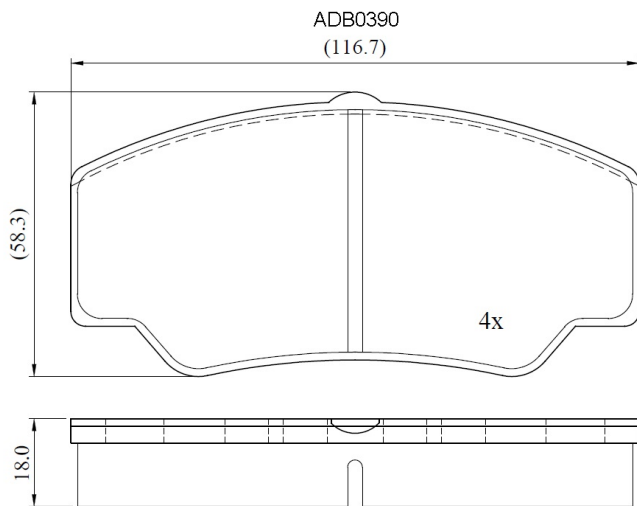

Make: FORD

Model: P100

Part Number: ADB0390

Vehicle Manufacturing/Engine:

Specifications

Fitting Position	:	Front
Model Date	:	01/88-01/94
Or. Caliper	:	Bendix

WVA	:	21141
FMSI	:	
Length	:	116.7
Width	:	58.3
Thickness	:	18