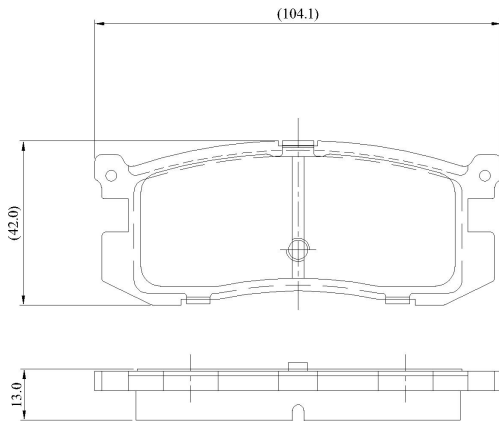

Make: FORD

Model: Probe I

Part Number: ADB0818

Vehicle Manufacturing/Engine:

ADB0818

Specifications

Fitting Position	:	Rear
Model Date	:	02/88-10/93
Or. Caliper	:	Akebono

WVA	:	21558
FMSI	:	
Length	:	104.1
Width	:	42
Thickness	:	13