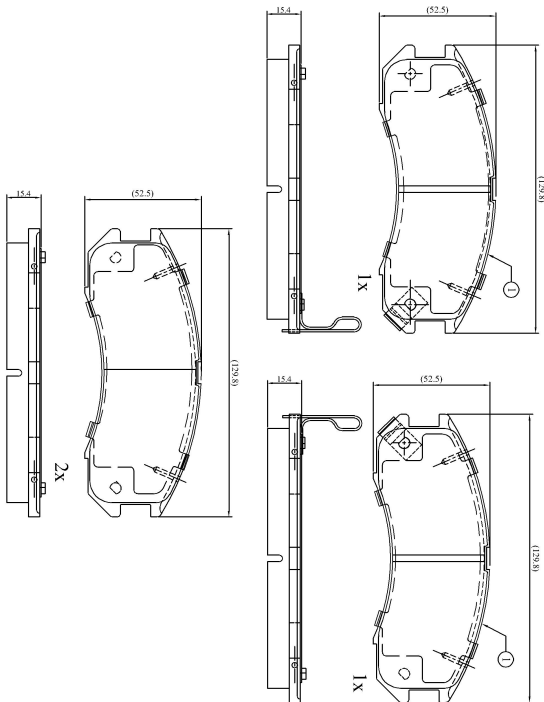

Make: FORD

Model: Probe I

Part Number: ADB3255

Vehicle Manufacturing/Engine:

ADB3255

Specifications

Fitting Position	:	Front
Model Date	:	02/88-10/93
Or. Caliper	:	Akebono
WVA	:	21378
FMSI	:	
Length	:	129.8
Width	:	52.5
Thickness	:	15.4