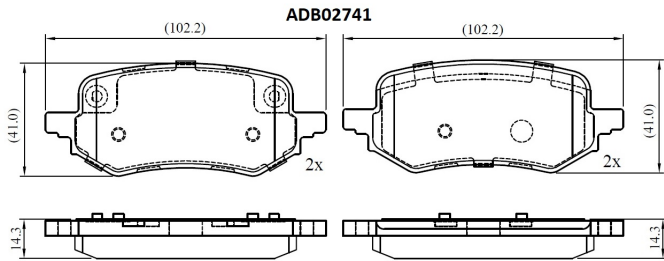

Make: FORD

Model: Puma

Part Number: ADB02741

Vehicle Manufacturing/Engine:

Specifications

Fitting Position	:	Rear
Model Date	:	2019-
Or. Caliper	:	
WVA	:	2,62,73,26,274
FMSI	:	
Length	:	102
Width	:	41

Thickness