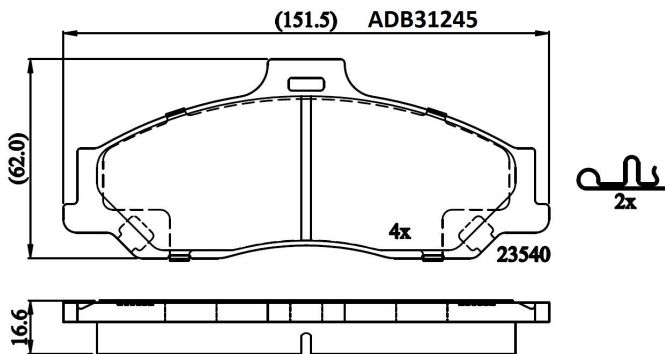

Make: FORD

Model: Ranger

Part Number: ADB31245

Vehicle Manufacturing/Engine:

Specifications

Fitting Position	:	Front
Model Date	:	99-
Or. Caliper	:	
WVA	:	23540
FMSI	:	

Length	:	151.5
Width	:	62
Thickness	:	16.6