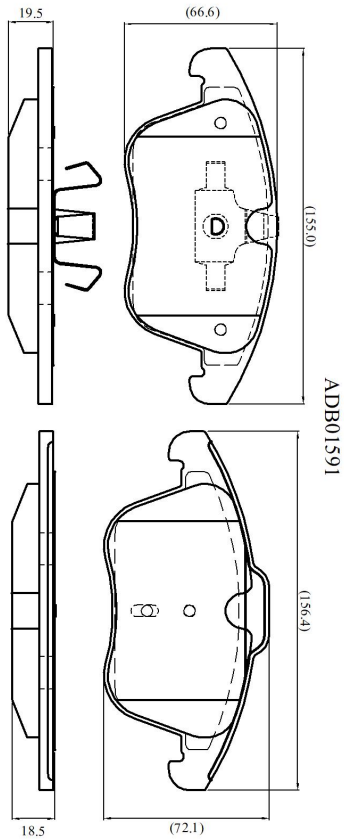

Make: FORD

Model: S-MAX

Part Number: ADB01591

Vehicle Manufacturing/Engine:

Specifications

Fitting Position	:	Front
Model Date	:	06->

Or. Caliper	:	
WVA	:	24123
FMSI	:	
Length	:	156.4/155.0
Width	:	72.1/66.6
Thickness	:	18.5/19.5