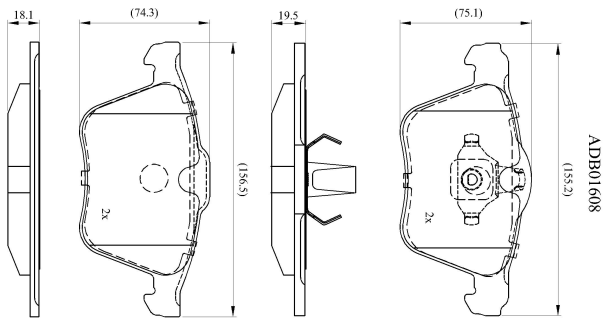

Make: FORD

Model: S-MAX

Part Number: ADB01608

Vehicle Manufacturing/Engine:

Specifications

Fitting Position	:	Front
Model Date	:	06->
Or. Caliper	:	
WVA	:	24142
FMSI	:	
Length	:	156.5/155.2
Width	:	74.3/75.1
Thickness	:	18.1/19.5