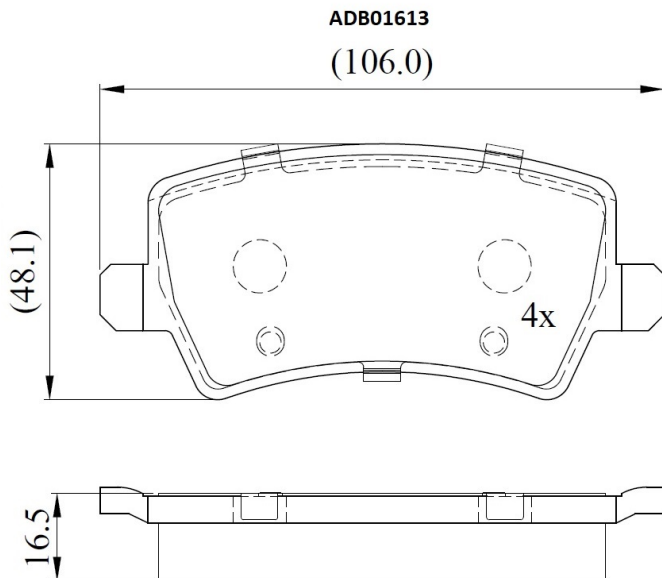

Make: FORD

Model: S-MAX

Part Number: ADB01613

Vehicle Manufacturing/Engine:

Specifications

Fitting Position	:	Rear
Model Date	:	06/06->

Or. Caliper	:	
WVA	:	24496
FMSI	:	
Length	:	106
Width	:	48.1
Thickness	:	16.5