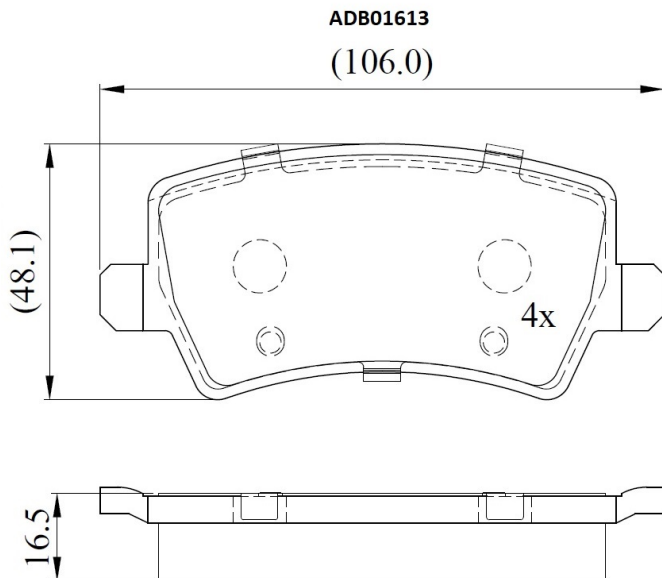

Make: FORD

Model: S-MAX

Part Number: ADB01613

Vehicle Manufacturing/Engine:

Specifications

Fitting Position	:	Rear
Model Date	:	03/08->

Or. Caliper	:	
WVA	:	24496
FMSI	:	
Length	:	106
Width	:	48.1
Thickness	:	16.5