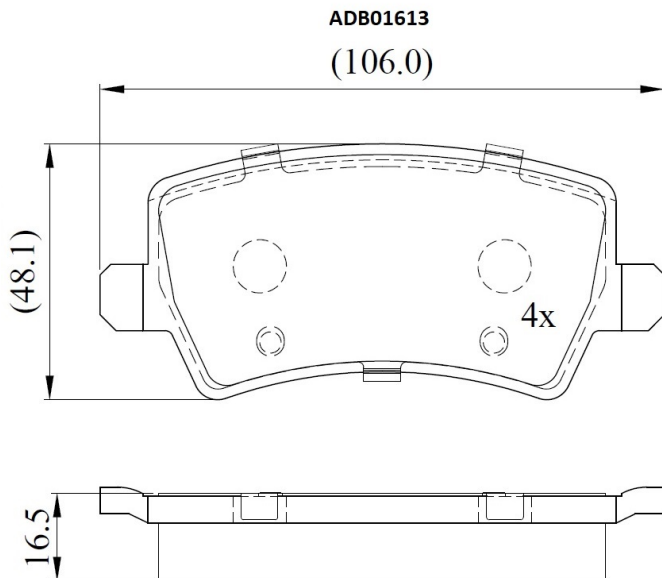

Make: FORD

Model: S-MAX

Part Number: ADB01613

Vehicle Manufacturing/Engine:

Specifications

Fitting Position	:	Rear
Model Date	:	08/07->

Or. Caliper	:	
WVA	:	24496
FMSI	:	
Length	:	106
Width	:	48.1
Thickness	:	16.5