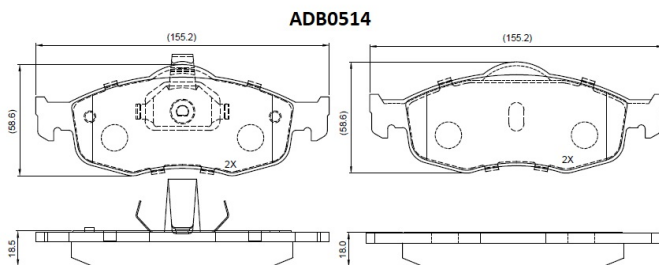

Make: FORD

Model: Scorpio

Part Number: ADB0514

Vehicle Manufacturing/Engine:

Specifications

Fitting Position	:	Front
Model Date	:	01/95-08/98
Or. Caliper	:	Ate
WVA	:	21396
FMSI	:	
Length	:	155.2

Width	:	58.6
Thickness	:	18.5/18.0