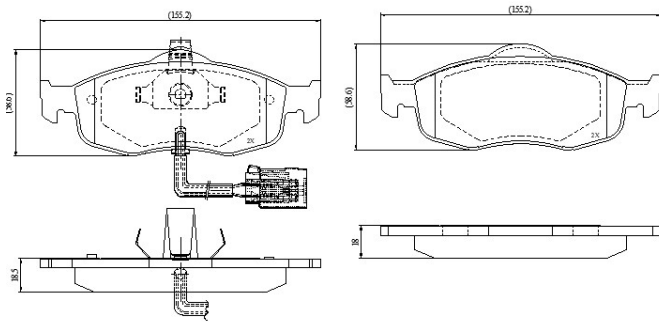

Make: FORD

Model: Scorpio

Part Number: ADB1514

Vehicle Manufacturing/Engine:

ADB1514

Specifications

Fitting Position	:	Front
Model Date	:	01/95-08/98
Or. Caliper	:	Ate
WVA	:	23071
FMSI	:	

Length	:	155.2
Width	:	58.6
Thickness	:	18.5/18.0