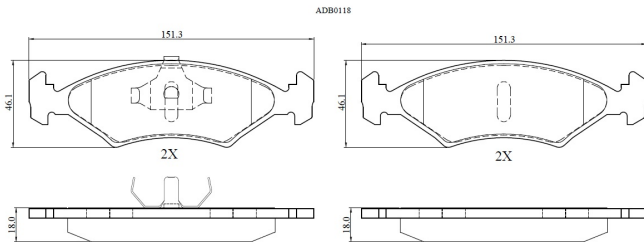

Make: FORD

Model: Sierra/Sapphire

Part Number: ADB0118

Vehicle Manufacturing/Engine:

Specifications

Fitting Position	:	Front
Model Date	:	01/82-01/93
Or. Caliper	:	Ate
WVA	:	20753
FMSI	:	
Length	:	151.3
Width	:	46.3

Thickness

:

18