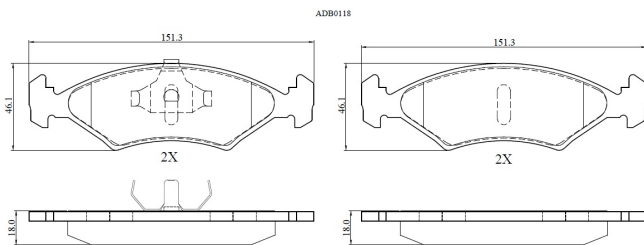

Make: FORD

Model: Sierra/Sapphire

Part Number: ADB0118

Vehicle Manufacturing/Engine:

Specifications

Fitting Position	:	Front
Model Date	:	01/84-01/93
Or. Caliper	:	Ate
WVA	:	20753
FMSI	:	
Length	:	151.3
Width	:	46.3

Thickness

:

18