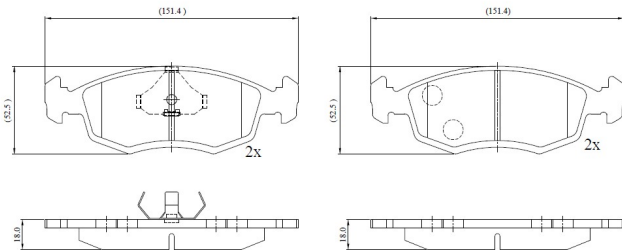

Make: FORD

Model: Sierra/Sapphire

Part Number: ADB0139

Vehicle Manufacturing/Engine:

ADB0139

Specifications

Fitting Position	:	Front
Model Date	:	01/87-01/93
Or. Caliper	:	Ate
WVA	:	20907
FMSI	:	

Length	:	151.4
Width	:	52.5
Thickness	:	18