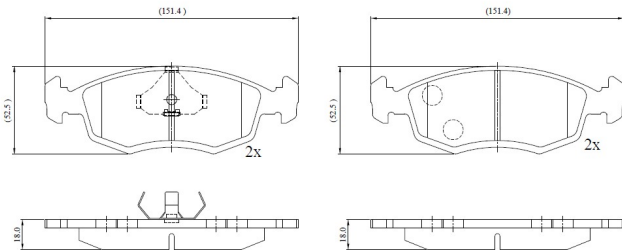

Make: FORD

Model: Sierra/Sapphire

Part Number: ADB0139

Vehicle Manufacturing/Engine:

ADB0139

Specifications

Fitting Position	:	Front
Model Date	:	01/90-01/93
Or. Caliper	:	Ate
WVA	:	20907
FMSI	:	

Length	:	151.4
Width	:	52.5
Thickness	:	18