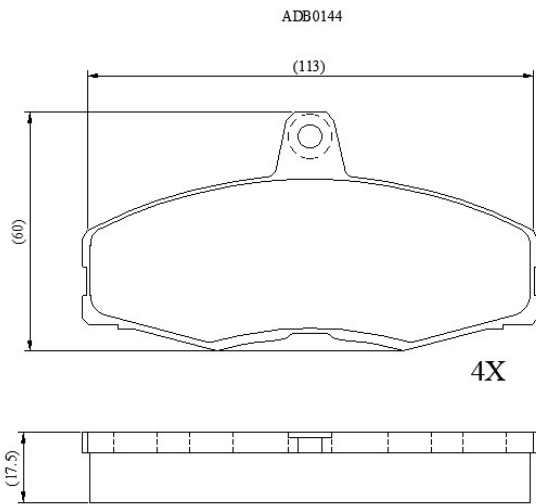

Make: FORD

Model: Sierra/Sapphire

Part Number: ADB0144

Vehicle Manufacturing/Engine:

Specifications

Fitting Position	:	Front
Model Date	:	01/82-10/86

Or. Caliper	:	Locus
WVA	:	20861
FMSI	:	
Length	:	114.8
Width	:	60
Thickness	:	17.5