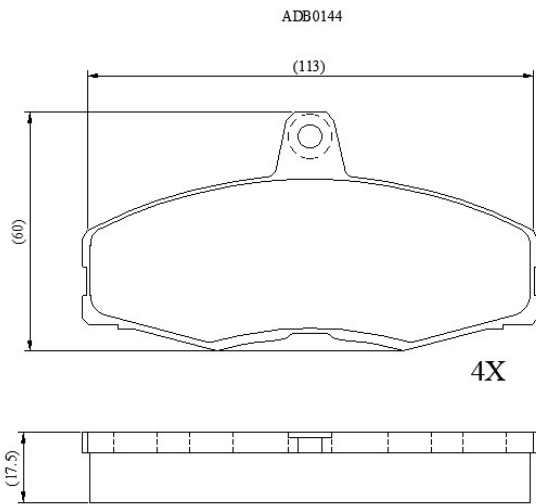

Make: FORD

Model: Sierra/Sapphire

Part Number: ADB0144

Vehicle Manufacturing/Engine:

Specifications

Fitting Position	:	Front
Model Date	:	01/82-01/87

Or. Caliper	:	Locus
WVA	:	20861
FMSI	:	
Length	:	114.8
Width	:	60
Thickness	:	17.5