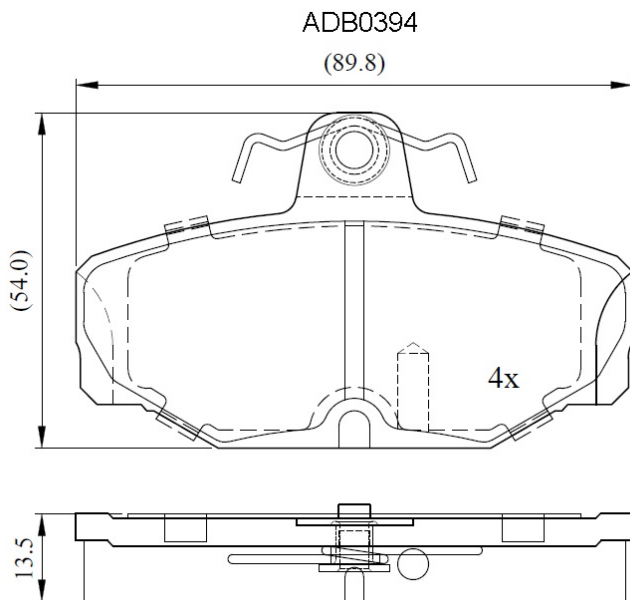

Make: FORD

Model: Sierra/Sapphire

Part Number: ADB0394

Vehicle Manufacturing/Engine:

Specifications

Fitting Position

:

Rear

Model Date	:	09/86-01/93
Or. Caliper	:	Lucas
WVA	:	20981
FMSI	:	
Length	:	89.8
Width	:	54
Thickness	:	13.5