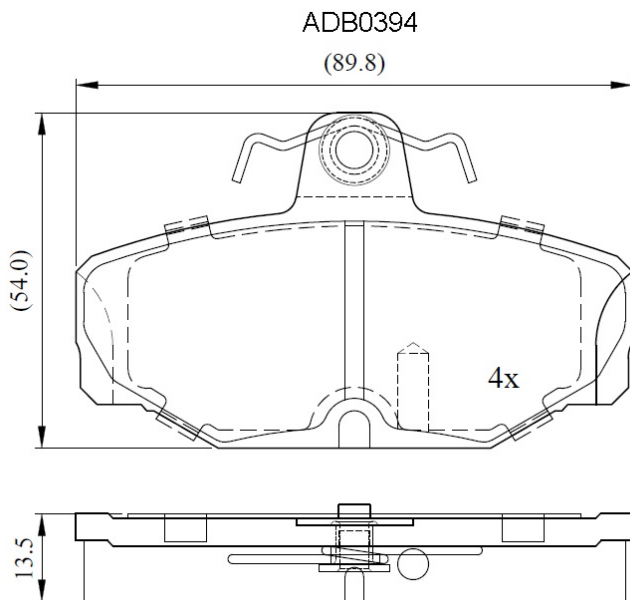

Make: FORD

Model: Sierra/Sapphire

Part Number: ADB0394

Vehicle Manufacturing/Engine:

Specifications

Fitting Position

:

Rear

Model Date	:	01/90-01/92
Or. Caliper	:	Lucas
WVA	:	20981
FMSI	:	
Length	:	89.8
Width	:	54
Thickness	:	13.5