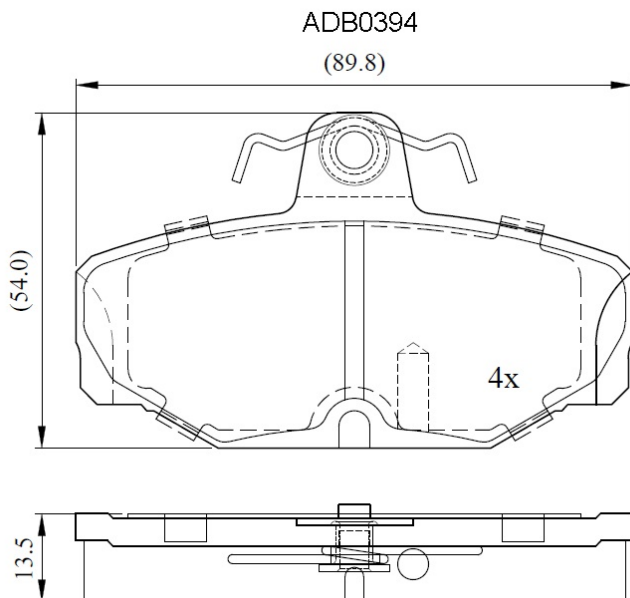

Make: FORD

Model: Sierra/Sapphire

Part Number: ADB0394

Vehicle Manufacturing/Engine:

Specifications

Fitting Position

:

Rear

Model Date	:	06/85-01/93
Or. Caliper	:	Lucas
WVA	:	20981
FMSI	:	
Length	:	89.8
Width	:	54
Thickness	:	13.5