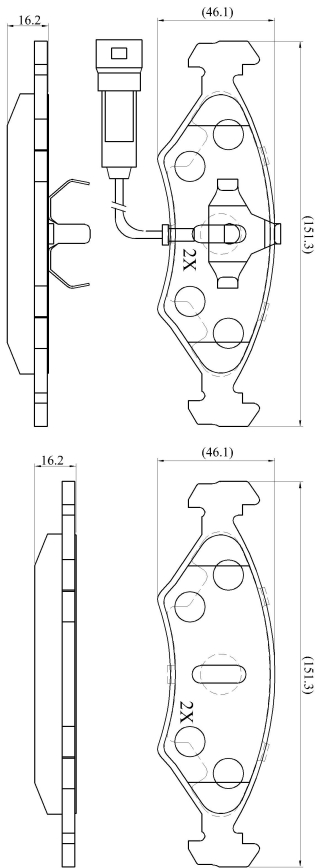

Make: FORD

Model: Sierra/Sapphire

Part Number: ADB1118

Vehicle Manufacturing/Engine:

ADB1118

Specifications

Fitting Position	:	Front
Model Date	:	01/84-01/93
Or. Caliper	:	Ate
WVA	:	2,06,40,20,783
FMSI	:	
Length	:	151.5
Width	:	46.1
Thickness	:	18