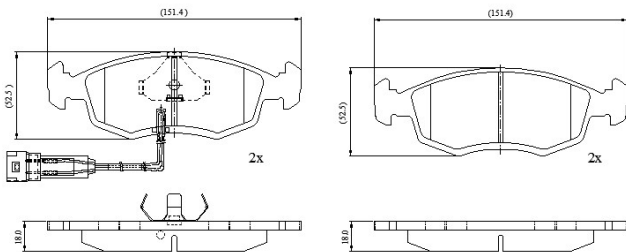

Make: FORD

Model: Sierra/Sapphire

Part Number: ADB1139

Vehicle Manufacturing/Engine:

ADB1139

Specifications

Fitting Position	:	Front
Model Date	:	01/87-01/93
Or. Caliper	:	Ate
WVA	:	20907
FMSI	:	

Length	:	151.4
Width	:	52.5
Thickness	:	18