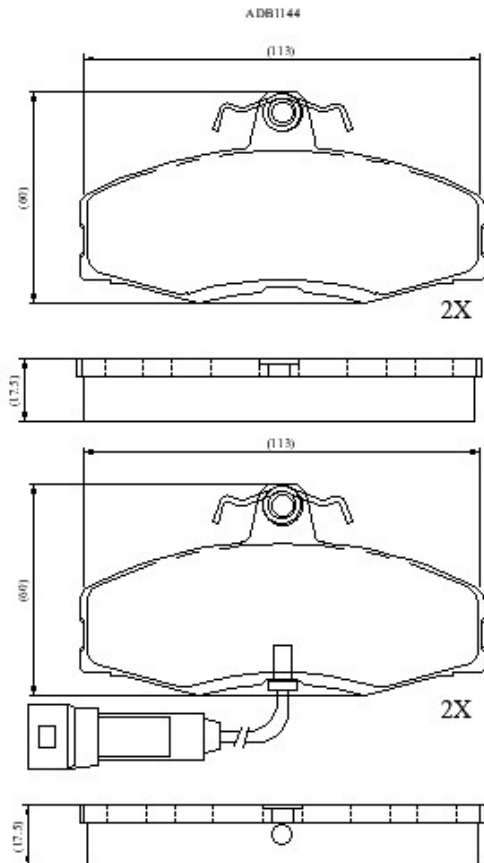

Make: FORD

Model: Sierra/Sapphire

Part Number: ADB1144

Vehicle Manufacturing/Engine:

Specifications

Fitting Position	:	Front
Model Date	:	01/82-10/86
Or. Caliper	:	Locus
WVA	:	2,08,61,20,862
FMSI	:	
Length	:	114.8
Width	:	60
Thickness	:	14.5