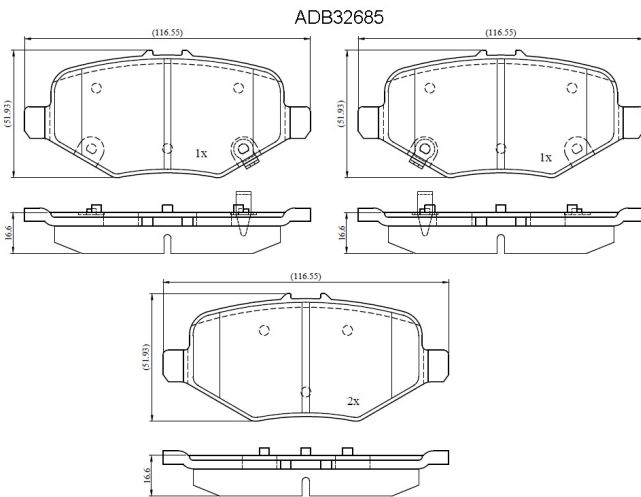

Make: FORD

Model: Taurus

Part Number: ADB32685

Vehicle Manufacturing/Engine:

Specifications

| | | |
|-------------------------|---|------|
| Fitting Position | : | Rear |
| Model Date | : | 13- |
| Or. Caliper | : | |

| | | |
|------------------|---|-------|
| WVA | : | |
| FMSI | : | D1612 |
| Length | : | |
| Width | : | |
| Thickness | : | |