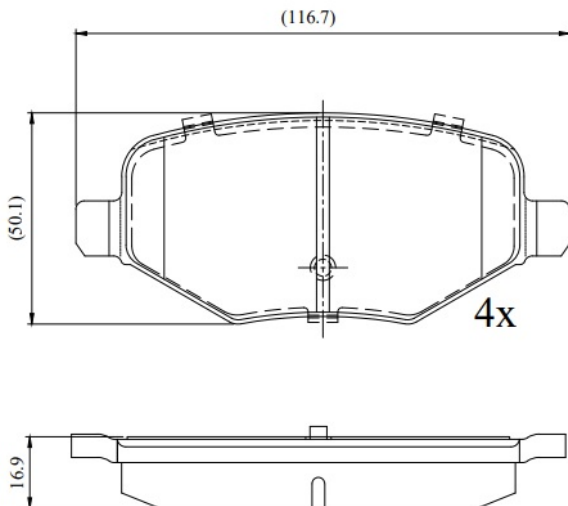

Make: FORD

Model: Taurus

Part Number: ADB02711

Vehicle Manufacturing/Engine:

ADB02711

Specifications

Fitting Position	:	Rear
Model Date	:	Oct-13

Or. Caliper	:	
WVA	:	
FMSI	:	8488-D1377
Length	:	116.7
Width	:	50.1
Thickness	:	16.9