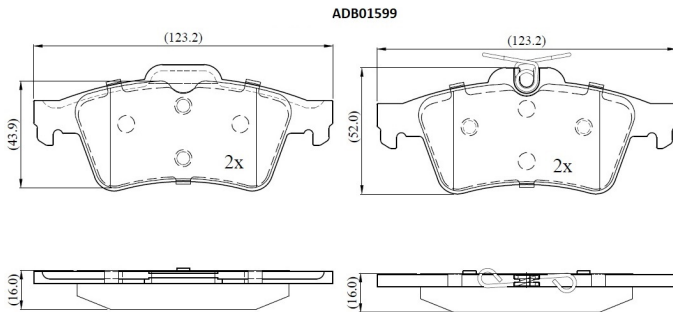

Make: FORD

Model: Tourneo Connect

Part Number: ADB01599

Vehicle Manufacturing/Engine:

Specifications

Fitting Position	:	Rear
Model Date	:	09/02->
Or. Caliper	:	Ate
WVA	:	2,41,36,24,137
FMSI	:	
Length	:	123.2

Width	:	52
Thickness	:	16