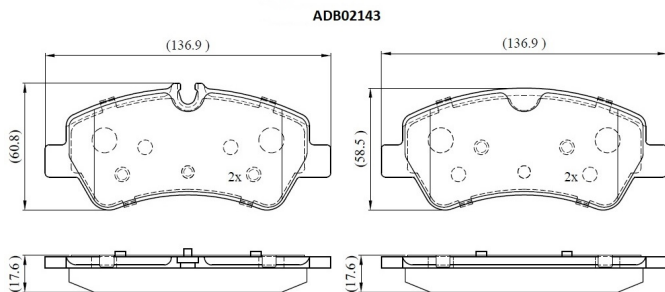

Make: FORD

Model: Tourneo Custom

Part Number: ADB02143

Vehicle Manufacturing/Engine:

Specifications

Fitting Position	:	Rear
Model Date	:	12/12-
Or. Caliper	:	TRW
WVA	:	25603, 25604
FMSI	:	
Length	:	136.7

Width	:	60.8/58.5
Thickness	:	17.6