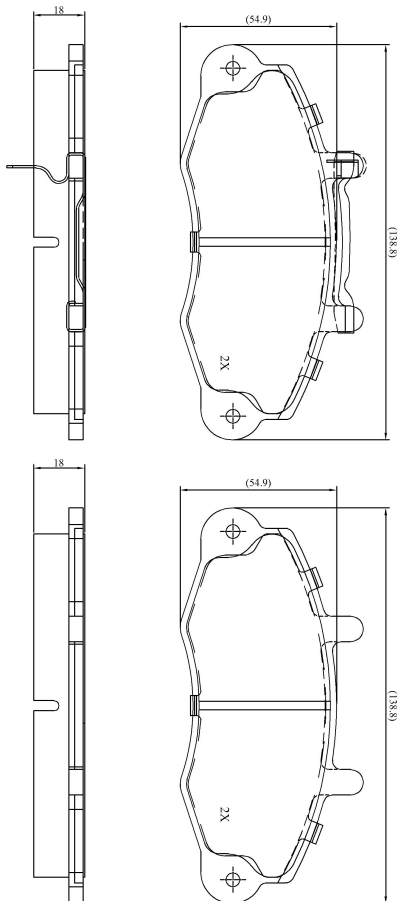

Make: FORD

Model: Transit 91->2000

Part Number: ADB3887

Vehicle Manufacturing/Engine:

ADB3887

Specifications

Fitting Position	:	Front
Model Date	:	01/98-10/00
Or. Caliper	:	Bendix
WVA	:	21470
FMSI	:	
Length	:	138.8
Width	:	64.3
Thickness	:	18